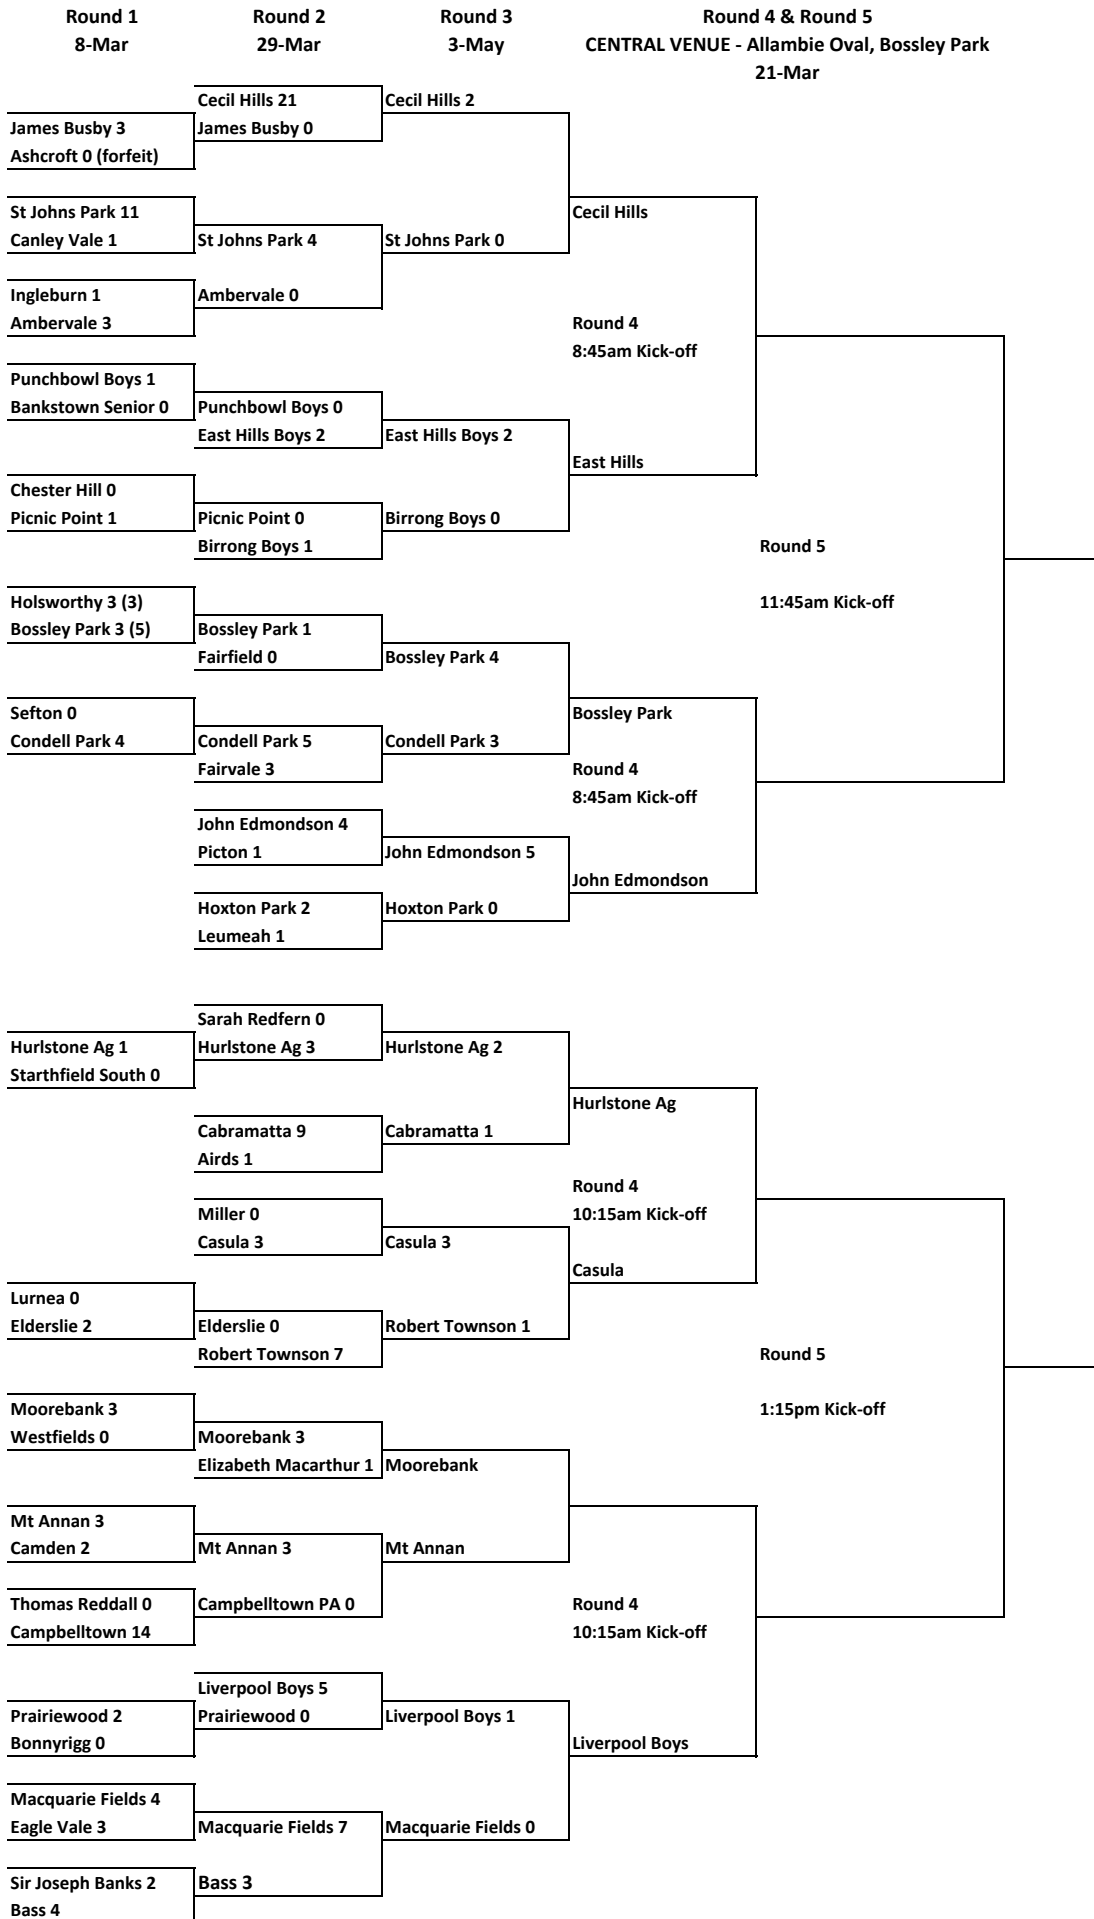

SYDNEY SOUTH WEST BOYS FOOTBALL KNOCKOUT 2013

Westfields Sports & Bossley Park Football Program players are ineligible.